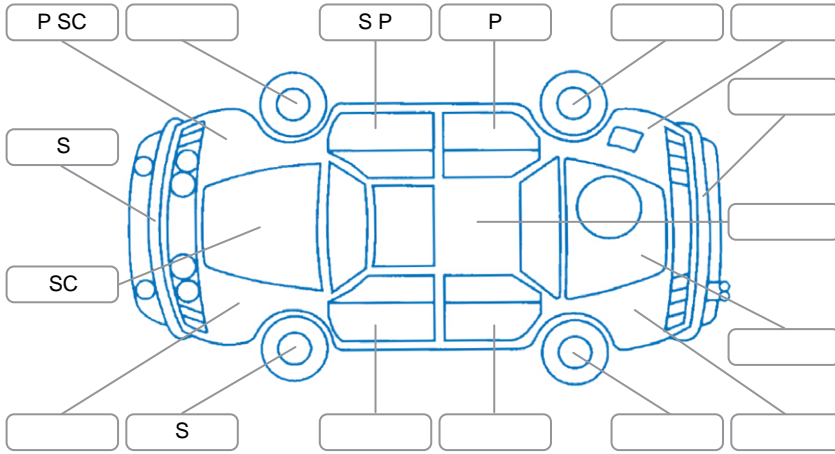

**Key**  
 S = Scratch    R = Rust    C = Crack    \* = Decals    W = Significant scuffs  
 D = Dent    PT = Paint defect    P = Pin dent    SC = Stone Chips

Note: some defects and blemishes may not be displayed in the diagram

### Body Inspection Comments

Left sill dented.

Conditions During Body Inspection: Dry