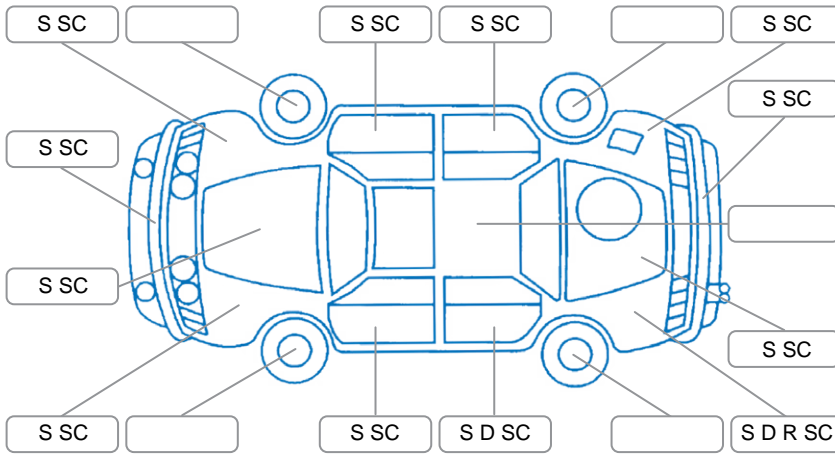

Report ID:	28,272,424	Version:	1
Created:	22 Jun 2026		

Make:	Jeep	Model:	Cherokee
Body Style:	SUV	Year:	2015
Rego No.:	JLB454	Rego Expiry:	15 Sep 2026
WoF Expiry:	24 Mar 2027	Odometer:	138,721 Kms
Good No.:	28272424	VIN:	1C4PJMHS1FW590711
Next Service:	147025	Service History:	No

Key
 S = Scratch R = Rust C = Crack * = Decals W = Significant scuffs
 D = Dent PT = Paint defect P = Pin dent SC = Stone Chips

Note: some defects and blemishes may not be displayed in the diagram

Body Inspection Comments

Conditions During Body Inspection	Dry
-----------------------------------	-----

Under Carriage and Under Bonnet Inspection Comments

All wheel drive/rear differential leak/engine oil leak/

Interior Comments