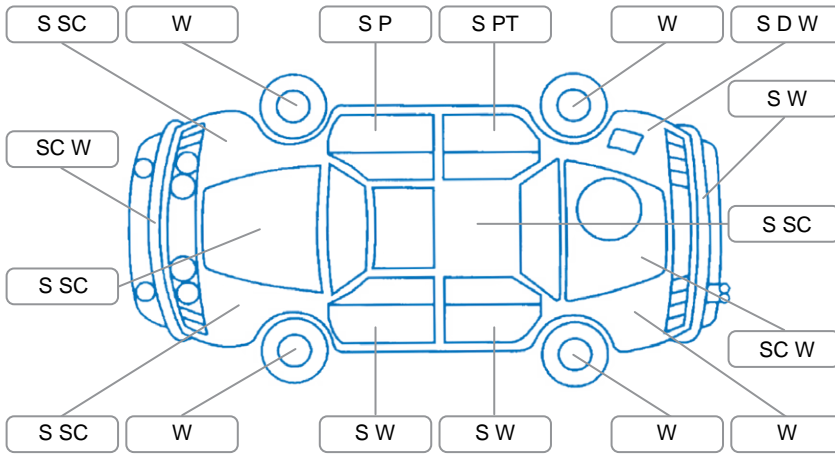

Report ID:	28,272,411	Version:	3
Created:	23 Jun 2026		

Make:	Lexus	Model:	IS250
Body Style:	Sedan	Year:	2006
Rego No.:	JJP56	Rego Expiry:	14 Jun 2027
WoF Expiry:	14 Oct 2026	Odometer:	198,058 Kms
Good No.:	28272411	VIN:	7AT0H61WX13028890
Next Service:	162,039km	Service History:	No

Key
 S = Scratch R = Rust C = Crack * = Decals W = Significant scuffs
 D = Dent PT = Paint defect P = Pin dent SC = Stone Chips

Note: some defects and blemishes may not be displayed in the diagram

Body Inspection Comments

- Both rear reflectors cracked
- Right fog light damage
- Front bumper held on by tape
- Windscreen stone chips

Conditions During Body Inspection: Dry

Under Carriage and Under Bonnet Inspection Comments

- Transmission oil leak. Certified adjustable suspension
- Underbody surface rust
- Cv boot leak
- Rear wheel drive

Interior Comments

Seats:	Average
Carpets:	Average
Panels:	Poor
Dashboard:	Poor

General Comments