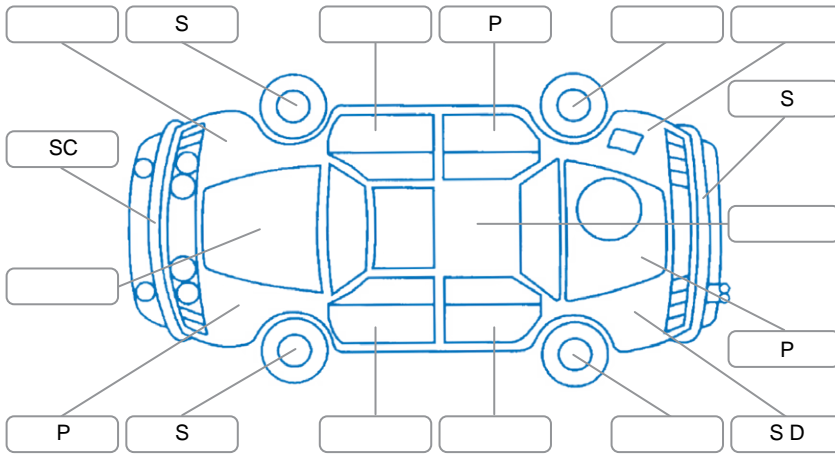

Report ID:	28,272,337	Version:	1
Created:	22 Jun 2026		

Make:	Holden	Model:	Captiva 7
Body Style:	SUV	Year:	2016
Rego No.:	KFM239	Rego Expiry:	22 Dec 2026
WoF Expiry:	28 Jan 2027	Odometer:	103,794 Kms
Good No.:	28272337	VIN:	KL3CD2669GB526011
Next Service:	116,000kms	Service History:	Yes

**Key**  
 S = Scratch    R = Rust    C = Crack    \* = Decals    W = Significant scuffs  
 D = Dent    PT = Paint defect    P = Pin dent    SC = Stone Chips

Note: some defects and blemishes may not be displayed in the diagram