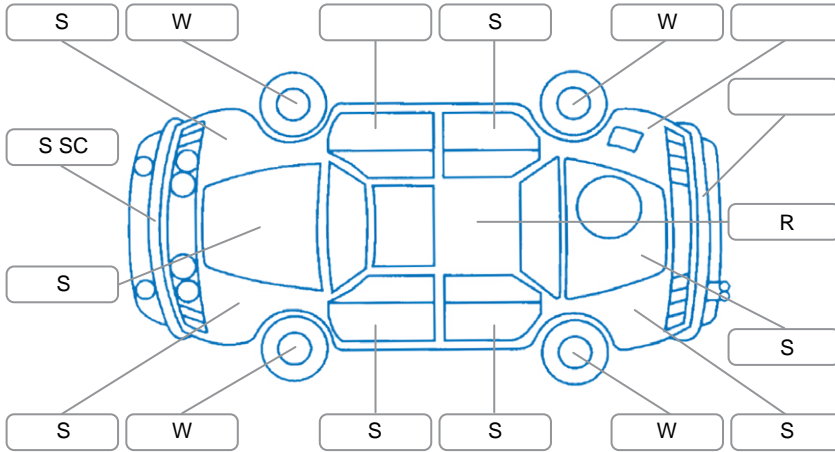

Report ID:	28,272,328	Version:	2
Created:	29 Jun 2026		

Make:	Honda	Model:	Freed
Body Style:	SUV	Year:	2018
Rego No.:	RWA569	Rego Expiry:	12 Jul 2026
WoF Expiry:	10 Jul 2027	Odometer:	75,382 Kms
Good No.:	28272328	VIN:	7AT08GCWX23061822
Next Service:	85000kms	Service History:	No

Key
 S = Scratch R = Rust C = Crack * = Decals W = Significant scuffs
 D = Dent PT = Paint defect P = Pin dent SC = Stone Chips

Note: some defects and blemishes may not be displayed in the diagram

Body Inspection Comments

Conditions During Body Inspection: Dry

Under Carriage and Under Bonnet Inspection Comments

Interior Comments

Seats:	Good
Carpets:	Good
Panels:	Good
Dashboard:	Good

General Comments

Road Conditions During Test Drive	Dry		
Engine Timing Mechanism	Timing Chain		
Evidence of Cam Belt Replacement	<input type="checkbox"/> Yes	<input type="checkbox"/> No	Kms
Inspected by:	Sione Mae		
Published by:	Neil Honeyman		
Inspection Date:	23 Jun 2026		