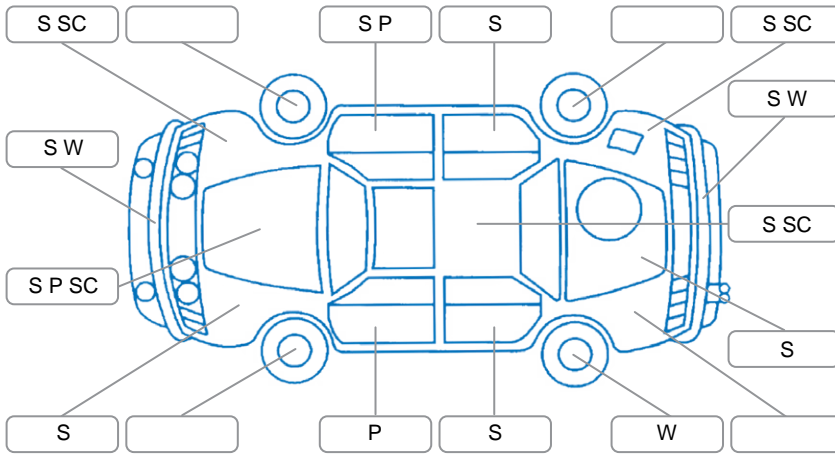

Report ID:	28,272,316	Version:	2
Created:	26 Jun 2026		

Make:	Nissan	Model:	X-Trail
Body Style:	SUV	Year:	2008
Rego No.:	NKL547	Rego Expiry:	06 Sep 2026
WoF Expiry:	04 Sep 2026	Odometer:	180,008 Kms
Good No.:	28272316	VIN:	7AT0DH6LX20022699
Next Service:	N/A	Service History:	No

**Key**

S = Scratch    R = Rust    C = Crack    \* = Decals    W = Significant scuffs  
 D = Dent    PT = Paint defect    P = Pin dent    SC = Stone Chips

Note: some defects and blemishes may not be displayed in the diagram

**Under Carriage and Under Bonnet Inspection Comments**

- 4WD
- Engine oil leak

**Interior Comments**

Seats:	Small rip on drivers seat, slight wear front left
Carpets:	Good
Panels:	Good
Dashboard:	Wear on steering wheel