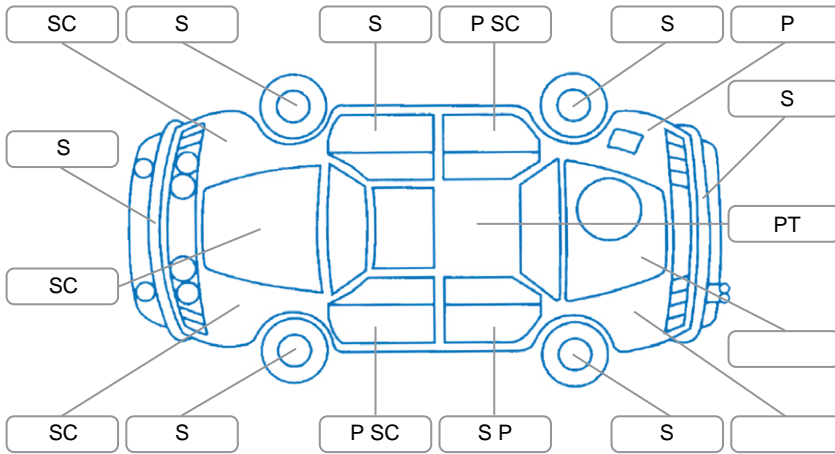

Report ID:	28,272,288	Version:	1
Created:	22 Jun 2026		

Make:	Nissan	Model:	Sentra
Body Style:	Hatchback	Year:	1997
Rego No.:	RPG779	Rego Expiry:	16 Nov 2026
WoF Expiry:	13 Aug 2026	Odometer:	122,816 Kms
Good No.:	28272288	VIN:	7A7ZZFBAN15A03116
Next Service:	Unknown	Service History:	No

Key

S = Scratch R = Rust C = Crack * = Decals W = Significant scuffs
 D = Dent PT = Paint defect P = Pin dent SC = Stone Chips

Note: some defects and blemishes may not be displayed in the diagram

Body Inspection Comments

Conditions During Body Inspection: Wet

Under Carriage and Under Bonnet Inspection Comments

Oil leaks. Rear shocks dust covers torn.

Interior Comments

Seats:	Poor
Carpets:	Average
Panels:	Average
Dashboard:	Average