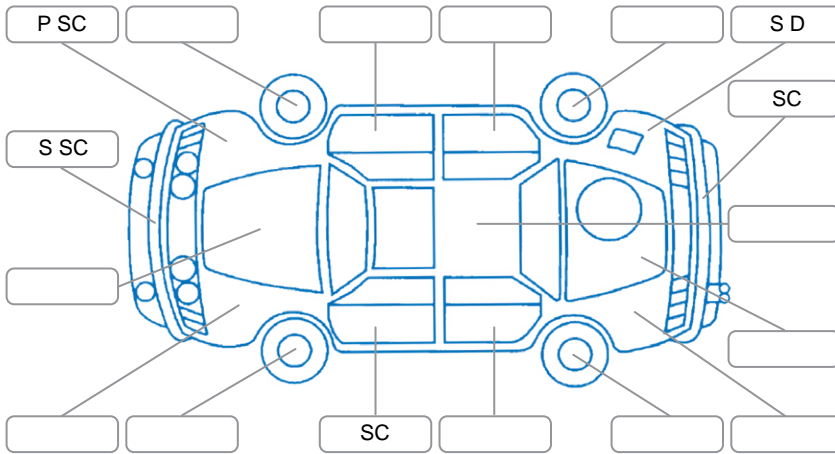

Report ID:	28,272,274	Version:	1
Created:	26 Jun 2026		

Make:	Honda	Model:	Odyssey
Body Style:	Wagon	Year:	2008
Rego No.:	PCK661	Rego Expiry:	22 Sep 2026
WoF Expiry:	22 Jun 2027	Odometer:	145,512 Kms
Good No.:	28272274	VIN:	7AT08G61X22005256
Next Service:		Service History:	No

**Key**

S = Scratch    R = Rust    C = Crack    \* = Decals    W = Significant scuffs  
 D = Dent    PT = Paint defect    P = Pin dent    SC = Stone Chips

Note: some defects and blemishes may not be displayed in the diagram