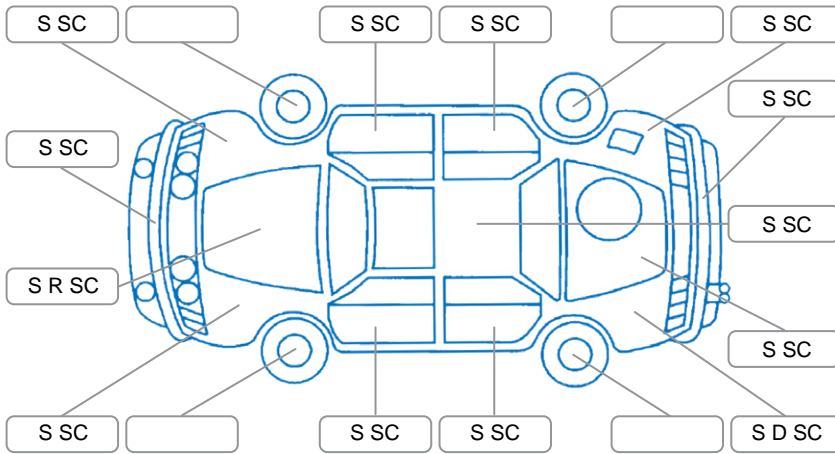

Report ID:	28,272,261	Version:	1
Created:	22 Jun 2026		

Make:	Toyota	Model:	Corolla
Body Style:	Hatchback	Year:	2005
Rego No.:	CYP169	Rego Expiry:	01 Oct 2026
WoF Expiry:	04 May 2027	Odometer:	205,295 Kms
Good No.:	28272261	VIN:	JTDKR22E500220916
Next Service:	213000	Service History:	No

Key
 S = Scratch R = Rust C = Crack * = Decals W = Significant scuffs
 D = Dent PT = Paint defect P = Pin dent SC = Stone Chips

Note: some defects and blemishes may not be displayed in the diagram

Body Inspection Comments

Headlights dull/wet in spare wheel well/

Conditions During Body Inspection Dry

Under Carriage and Under Bonnet Inspection Comments

2WD/

Interior Comments

Seats:	Average
Carpets:	Average
Panels:	Average
Dashboard:	radio surround missing/