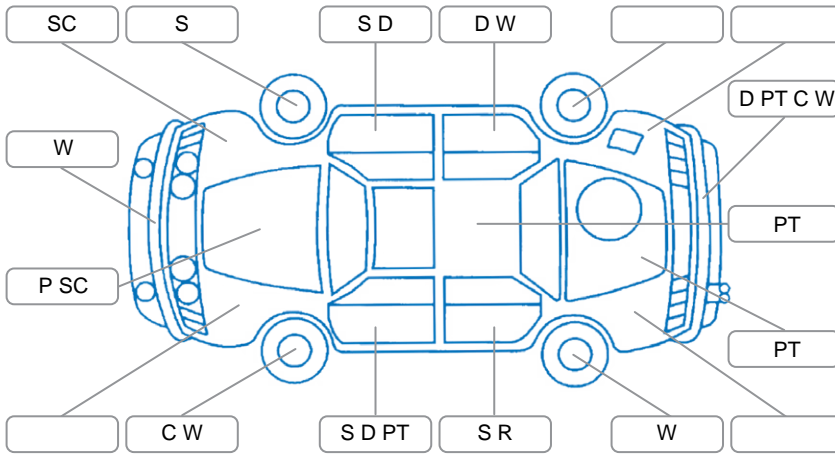

Report ID:	28,272,257	Version:	1
Created:	22 Jun 2026		

Make:	Mazda	Model:	Axela
Body Style:	Hatchback	Year:	2007
Rego No.:	LYA208	Rego Expiry:	27 May 2026
WoF Expiry:	16 Jun 2027	Odometer:	172,043 Kms
Good No.:	28272257	VIN:	7AT0C13JX18320019
Next Service:	177,500kms	Service History:	No

Key
 S = Scratch R = Rust C = Crack * = Decals W = Significant scuffs
 D = Dent PT = Paint defect P = Pin dent SC = Stone Chips

Note: some defects and blemishes may not be displayed in the diagram

Body Inspection Comments

Clear paint is flaking on bonnet and roof, rear spoiler.

Conditions During Body Inspection

Under Carriage and Under Bonnet Inspection Comments

Major oil leaking from around engine and transmission.

Interior Comments