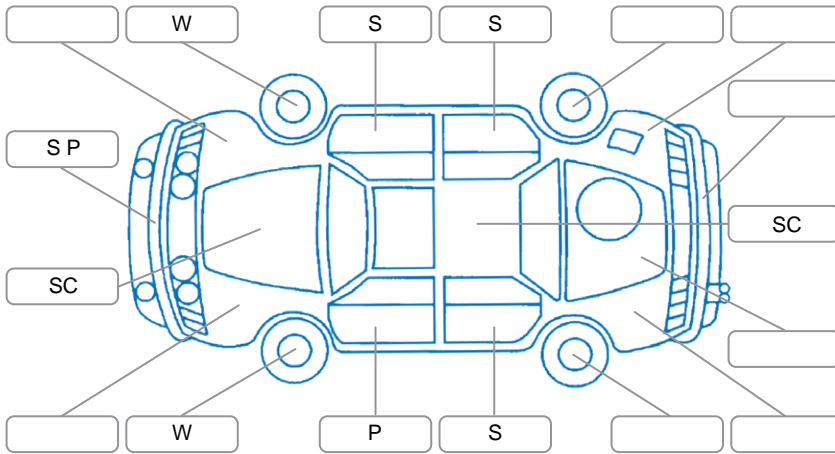

Report ID:	28,272,235	Version:	1
Created:	29 Jun 2026		

Make:	Mazda	Model:	Biante
Body Style:	SUV	Year:	2010
Rego No.:	PGD810	Rego Expiry:	20 Nov 2026
WoF Expiry:	05 Jun 2027	Odometer:	127,939 Kms
Good No.:	28272235	VIN:	7AT0C145X21211210
Next Service:	137950	Service History:	No

Key
 S = Scratch R = Rust C = Crack * = Decals W = Significant scuffs
 D = Dent PT = Paint defect P = Pin dent SC = Stone Chips

Note: some defects and blemishes may not be displayed in the diagram

Body Inspection Comments

Conditions During Body Inspection: Wet

Under Carriage and Under Bonnet Inspection Comments

Front wheel drive

Interior Comments

Seats:	Good
Carpets:	Good
Panels:	Good
Dashboard:	Good

General Comments

Road Conditions During Test Drive	Wet	
Engine Timing Mechanism	Timing Chain	
Evidence of Cam Belt Replacement	<input type="checkbox"/> Yes <input type="checkbox"/> No	Kms
Inspected by:	Jesse Amey	
Published by:	Janine Bell	
Inspection Date:	22 Jun 2026	