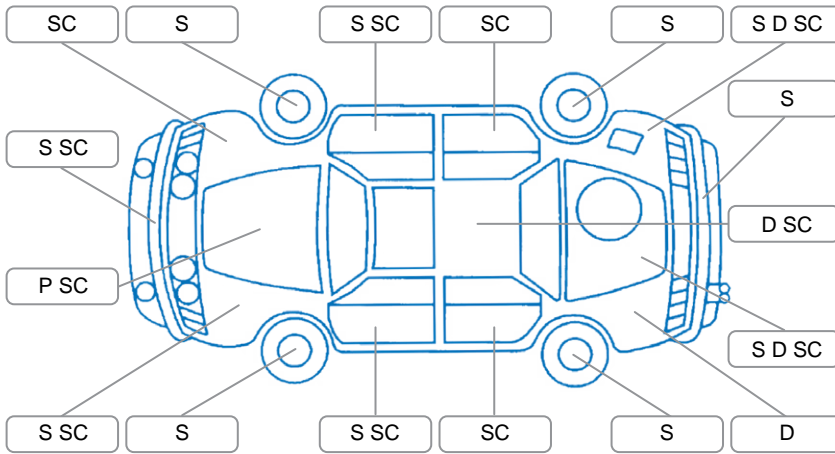

Report ID:	28,272,196	Version:	3
Created:	02 Jul 2026		

Make:	Honda	Model:	Odyssey
Body Style:	Wagon	Year:	2009
Rego No.:	HQD123	Rego Expiry:	24 Aug 2026
WoF Expiry:	10 Jul 2027	Odometer:	171,563 Kms
Good No.:	28272196	VIN:	7AT08G61X14005093
Next Service:	181,563 Kms	Service History:	No

**Key**  
 S = Scratch    R = Rust    C = Crack    \* = Decals    W = Significant scuffs  
 D = Dent    PT = Paint defect    P = Pin dent    SC = Stone Chips

Note: some defects and blemishes may not be displayed in the diagram

### Body Inspection Comments

Minor dents in both cant rails.  
 Stonechip in windscreen.  
 LH side mirror mount cracked.  
 Both side mirrors scuffed.

Conditions During Body Inspection    Dry