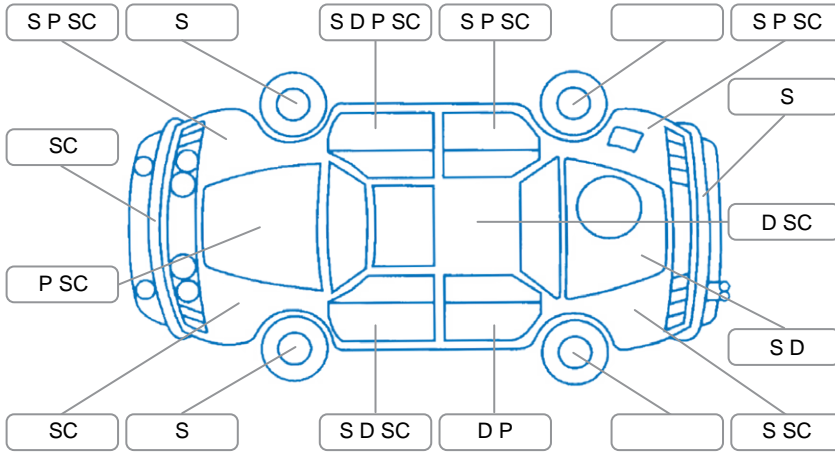

Report ID:	28,272,183	Version:	2
Created:	25 Jun 2026		

Make:	Holden	Model:	Captiva 5
Body Style:	SUV	Year:	2011
Rego No.:	JTU116	Rego Expiry:	25 Jul 2026
WoF Expiry:	16 Oct 2026	Odometer:	141,796 Kms
Good No.:	28272183	VIN:	KL3DD266JBB068248
Next Service:	Unknown	Service History:	No

Key

S = Scratch R = Rust C = Crack * = Decals W = Significant scuffs
 D = Dent PT = Paint defect P = Pin dent SC = Stone Chips

Note: some defects and blemishes may not be displayed in the diagram

Body Inspection Comments

Conditions During Body Inspection: Dry

Under Carriage and Under Bonnet Inspection Comments

Minor engine oil leak.
 Minor power steering rack leak.
 LH steering rack boot is twisted.

Interior Comments

Seats:	Good
Carpets:	Good. Drivers floor mat worn.
Panels:	Average
Dashboard:	Good. Steering wheel wearing.