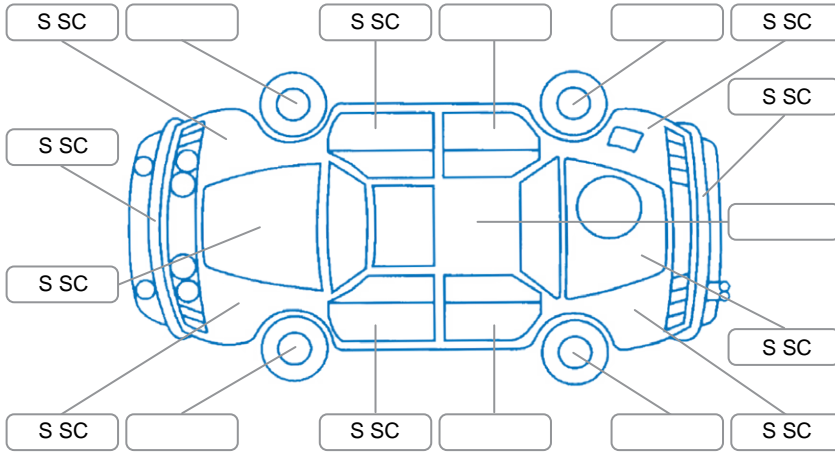

Report ID:	28,272,177	Version:	4
Created:	22 Jun 2026		

Make:	Fiat	Model:	500
Body Style:	Hatchback	Year:	2015
Rego No.:	JJN882	Rego Expiry:	23 Aug 2026
WoF Expiry:	27 Nov 2026	Odometer:	51,639 Kms
Good No.:	28272177	VIN:	ZFA3120000J262701
Next Service:	due	Service History:	Yes

Key

S = Scratch R = Rust C = Crack * = Decals W = Significant scuffs
 D = Dent PT = Paint defect P = Pin dent SC = Stone Chips

Note: some defects and blemishes may not be displayed in the diagram

Body Inspection Comments