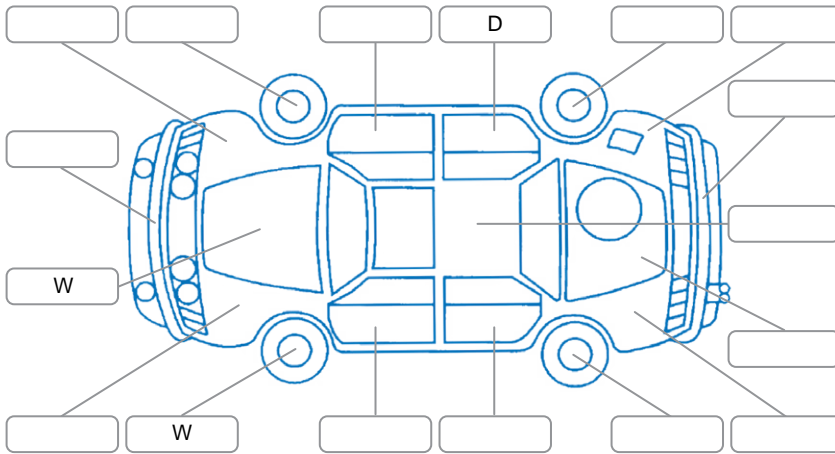

Report ID:	28,272,154	Version:	1
Created:	03 Jul 2026		

Make:	Mazda	Model:	Axela
Body Style:	Sedan	Year:	2009
Rego No.:	QQA461	Rego Expiry:	29 Aug 2026
WoF Expiry:	09 Jul 2027	Odometer:	75,650 Kms
Good No.:	28272154	VIN:	7AT0C13JX20101117
Next Service:	95000	Service History:	No

Key

S = Scratch R = Rust C = Crack * = Decals W = Significant scuffs
 D = Dent PT = Paint defect P = Pin dent SC = Stone Chips

Note: some defects and blemishes may not be displayed in the diagram

Body Inspection Comments

Conditions During Body Inspection

Wet

Under Carriage and Under Bonnet Inspection Comments

Interior Comments

Seats:	Good
Carpets:	Good
Panels:	Good
Dashboard:	Good

General Comments

Road Conditions During Test Drive	Wet
Engine Timing Mechanism	Timing Chain
Evidence of Cam Belt Replacement	<input type="checkbox"/> Yes <input type="checkbox"/> No Kms