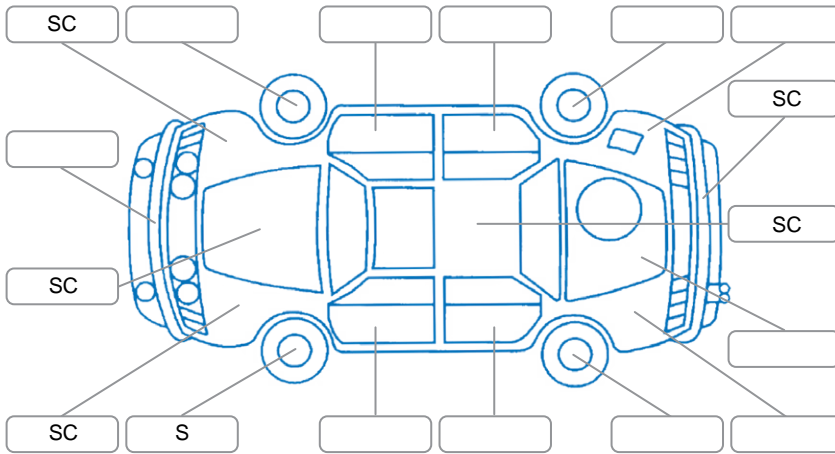

Report ID:	28,272,120	Version:	2
Created:	01 Jul 2026		

Make:	Toyota	Model:	Highlander
Body Style:	SUV	Year:	2011
Rego No.:	GDY316	Rego Expiry:	04 Sep 2026
WoF Expiry:	09 Jul 2027	Odometer:	218,406 Kms
Good No.:	28272120	VIN:	JTEES41A602186044
Next Service:	248,555 Kms	Service History:	Yes

Key
 S = Scratch R = Rust C = Crack * = Decals W = Significant scuffs
 D = Dent PT = Paint defect P = Pin dent SC = Stone Chips

Note: some defects and blemishes may not be displayed in the diagram

Body Inspection Comments

Right wing mirror housing broken.
 Drivers door seal torn.

Conditions During Body Inspection Wet

Under Carriage and Under Bonnet Inspection Comments

Interior Comments

Seats:	Average
Carpets:	Average
Panels:	Average
Dashboard:	Good