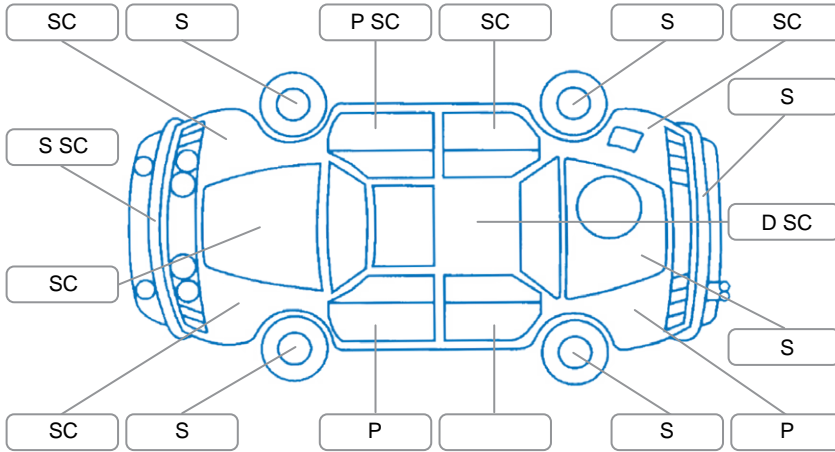

Report ID:	28,272,051	Version:	4
Created:	25 Jun 2026		

Make:	Ford	Model:	Territory
Body Style:	SUV	Year:	2012
Rego No.:	GNN909	Rego Expiry:	22 Apr 2027
WoF Expiry:	17 Feb 2027	Odometer:	213,170 Kms
Good No.:	28272051	VIN:	6FPAAAJGATCY92903
Next Service:	220,000 Kms	Service History:	Yes

Key

S = Scratch R = Rust C = Crack * = Decals W = Significant scuffs
 D = Dent PT = Paint defect P = Pin dent SC = Stone Chips

Note: some defects and blemishes may not be displayed in the diagram

Body Inspection Comments

Conditions During Body Inspection: Dry

Under Carriage and Under Bonnet Inspection Comments

Interior Comments

Seats:	Driver seat base sunken.
Carpets:	Average
Panels:	Hood lining starting to fall down at the front.
Dashboard:	Good