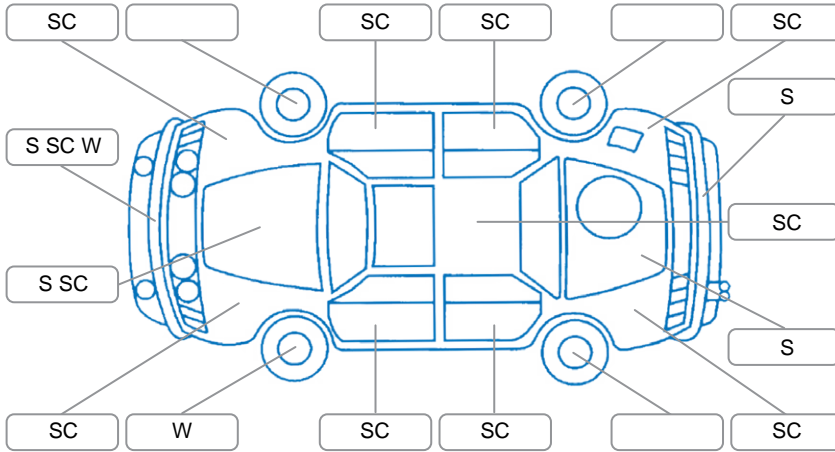

Report ID:	28,272,033	Version:	7
Created:	07 Jul 2026		

Make:	Nissan	Model:	Fuga
Body Style:	Sedan	Year:	2010
Rego No.:	NPQ123	Rego Expiry:	15 Jan 2027
WoF Expiry:	07 Jul 2027	Odometer:	208,339 Kms
Good No.:	28272033	VIN:	7AT0DH8GX21202587
Next Service:	218,000 kms	Service History:	No

**Key**

S = Scratch    R = Rust    C = Crack    \* = Decals    W = Significant scuffs  
 D = Dent    PT = Paint defect    P = Pin dent    SC = Stone Chips

Note: some defects and blemishes may not be displayed in the diagram

**Body Inspection Comments**

Chips in windscreen

Conditions During Body Inspection

Wet

**Under Carriage and Under Bonnet Inspection Comments**

**Interior Comments**

Seats:	Average
Carpets:	Good
Panels:	Good
Dashboard:	Good