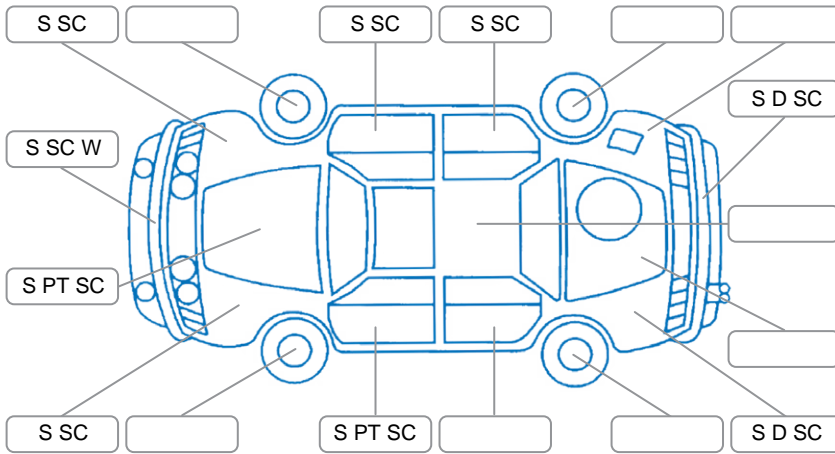

Report ID:	28,272,022	Version:	4
Created:	25 Jun 2026		

Make:	Honda	Model:	Jazz
Body Style:	Hatchback	Year:	2006
Rego No.:	DNP666	Rego Expiry:	10 Jul 2026
WoF Expiry:	16 Apr 2027	Odometer:	146,241 Kms
Good No.:	28272022	VIN:	JHMGD38406S201793
Next Service:	156,000	Service History:	Yes

Key

S = Scratch R = Rust C = Crack * = Decals W = Significant scuffs
 D = Dent PT = Paint defect P = Pin dent SC = Stone Chips

Note: some defects and blemishes may not be displayed in the diagram

Body Inspection Comments

Space saver

Conditions During Body Inspection

Dry

Under Carriage and Under Bonnet Inspection Comments

Battery failed

Interior Comments

Seats:	Average for age of vehicle driver seat damage
Carpets:	Average
Panels:	Average condition
Dashboard:	Average