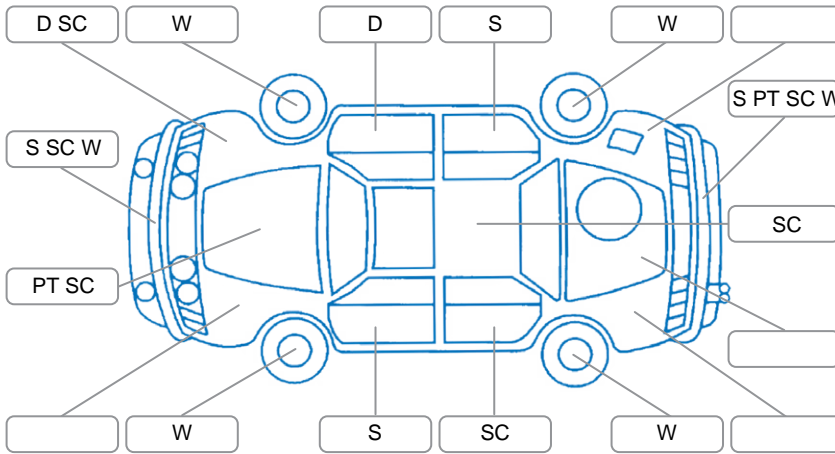

Key

S = Scratch R = Rust C = Crack * = Decals W = Significant scuffs
 D = Dent PT = Paint defect P = Pin dent SC = Stone Chips

Note: some defects and blemishes may not be displayed in the diagram

Body Inspection Comments

Stone chips in front windscreen

Conditions During Body Inspection

Wet

Under Carriage and Under Bonnet Inspection Comments

2WD

Interior Comments

Seats:	Good
Carpets:	Good
Panels:	Small blemishes on both front door card handles
Dashboard:	Wear on steering wheel