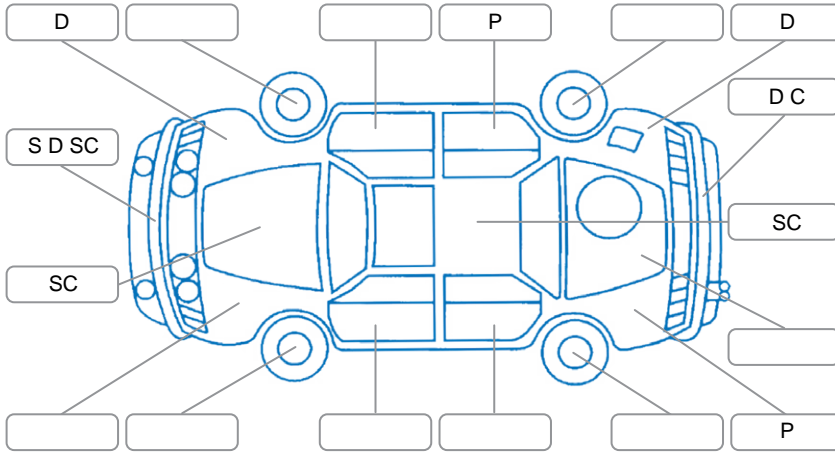

Report ID:	28,271,995	Version:	1
Created:	22 Jun 2026		

Make:	Volkswagen	Model:	Tiguan
Body Style:	SUV	Year:	2016
Rego No.:	JRT870	Rego Expiry:	29 Jul 2026
WoF Expiry:	04 Sep 2026	Odometer:	46,473 Kms
Good No.:	28271995	VIN:	WVGZZZ5NZGW032742
Next Service:	55400	Service History:	No

Key

S = Scratch R = Rust C = Crack * = Decals W = Significant scuffs
 D = Dent PT = Paint defect P = Pin dent SC = Stone Chips

Note: some defects and blemishes may not be displayed in the diagram

Body Inspection Comments

Rear cup Holder Broken , Engine bay surface rust on Hose clamps .

Conditions During Body Inspection

Wet

Under Carriage and Under Bonnet Inspection Comments

Surface rust on under body of vehicle.

Interior Comments