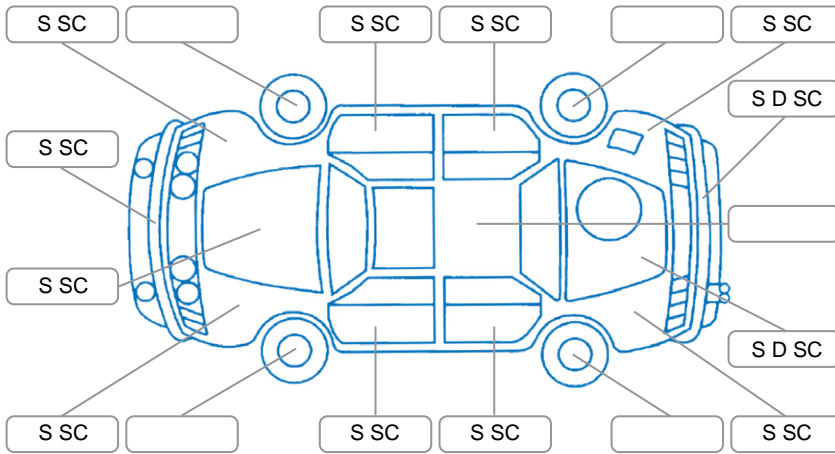

Report ID:	28,271,930	Version:	1
Created:	22 Jun 2026		

Make:	Toyota	Model:	Rav4
Body Style:	SUV	Year:	2005
Rego No.:	MBL898	Rego Expiry:	19 Jun 2026
WoF Expiry:	17 Jan 2026	Odometer:	185,438 Kms
Good No.:	28271930	VIN:	JTEHD20V200063952
Next Service:	167000	Service History:	No

Key
 S = Scratch R = Rust C = Crack * = Decals W = Significant scuffs
 D = Dent PT = Paint defect P = Pin dent SC = Stone Chips

Note: some defects and blemishes may not be displayed in the diagram

Body Inspection Comments

Headlight dull/

Conditions During Body Inspection

Wet

Under Carriage and Under Bonnet Inspection Comments

All wheel drive/engine oil leak/underbody surface rust/

Interior Comments

Seats:	Average
Carpets:	Average
Panels:	Average
Dashboard:	Average