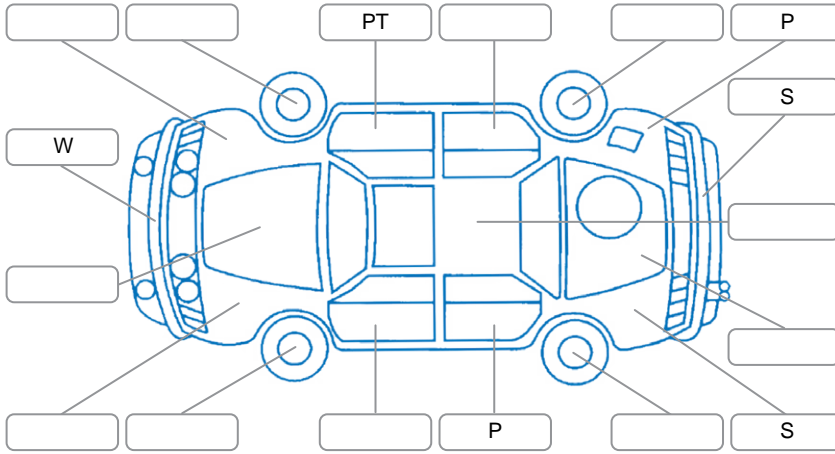

Report ID:	28,271,878	Version:	1
Created:	27 Jun 2026		

Make:	Lexus	Model:	HS250H
Body Style:	Sedan	Year:	2013
Rego No.:	PFC843	Rego Expiry:	06 Oct 2026
WoF Expiry:	26 Jun 2027	Odometer:	159,009 Kms
Good No.:	28271878	VIN:	7AT0B01CX22060575
Next Service:	Booked	Service History:	No

Key

S = Scratch R = Rust C = Crack * = Decals W = Significant scuffs
 D = Dent PT = Paint defect P = Pin dent SC = Stone Chips

Note: some defects and blemishes may not be displayed in the diagram

Body Inspection Comments

Conditions During Body Inspection: Dry

Under Carriage and Under Bonnet Inspection Comments

Interior Comments

Seats:	Good
Carpets:	Good
Panels:	Good
Dashboard:	Good

General Comments

Road Conditions During Test Drive	Dry	
Engine Timing Mechanism	Timing Chain	
Evidence of Cam Belt Replacement	<input type="checkbox"/> Yes <input type="checkbox"/> No	Kms
Inspected by:	Darren Beban	
Published by:	James Scott	
Inspection Date:	26 Jun 2026	