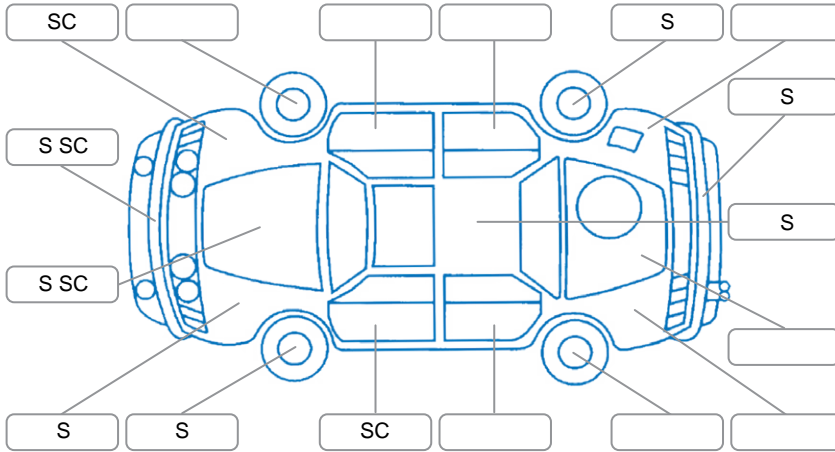

Report ID:	28,271,866	Version:	4
Created:	26 Jun 2026		

Make:	Suzuki	Model:	Swift
Body Style:	Hatchback	Year:	2011
Rego No.:	MEM938	Rego Expiry:	30 Jun 2026
WoF Expiry:	19 Jun 2027	Odometer:	176,550 Kms
Good No.:	28271866	VIN:	7AT0GK0CX19132497
Next Service:	186,557 kms	Service History:	No

Key

S = Scratch R = Rust C = Crack * = Decals W = Significant scuffs
 D = Dent PT = Paint defect P = Pin dent SC = Stone Chips

Note: some defects and blemishes may not be displayed in the diagram

Body Inspection Comments