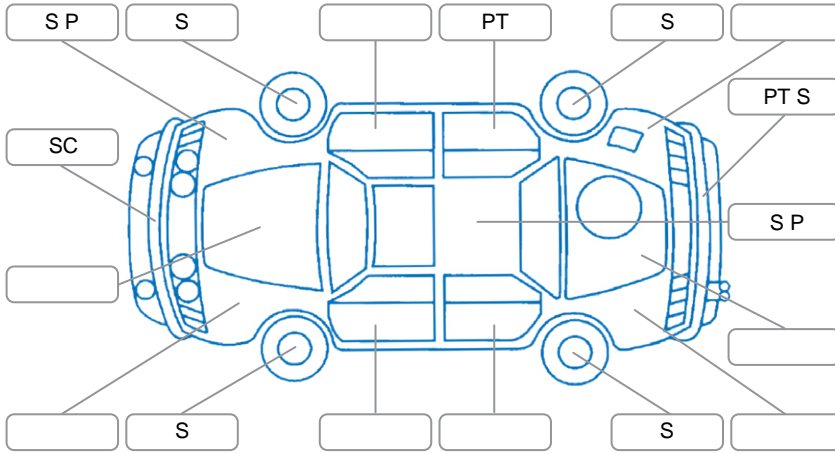

Report ID:	28,271,845	Version:	4
Created:	26 Jun 2026		

Make:	Suzuki	Model:	Swift
Body Style:	Hatchback	Year:	2011
Rego No.:	GDL896	Rego Expiry:	30 Jun 2026
WoF Expiry:	15 Jun 2027	Odometer:	223,923 Kms
Good No.:	28271845	VIN:	JSAFZC82S00117198
Next Service:	233,926 KMS	Service History:	No

Key

S = Scratch R = Rust C = Crack * = Decals W = Significant scuffs
 D = Dent PT = Paint defect P = Pin dent SC = Stone Chips

Note: some defects and blemishes may not be displayed in the diagram

Body Inspection Comments