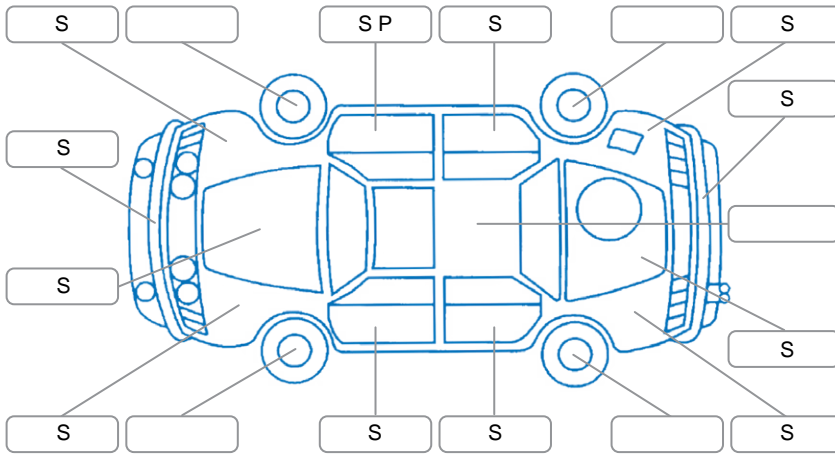

Key
 S = Scratch R = Rust C = Crack * = Decals W = Significant scuffs
 D = Dent PT = Paint defect P = Pin dent SC = Stone Chips

Note: some defects and blemishes may not be displayed in the diagram

Body Inspection Comments

General Comments

Wet Belt for Oil Pump Due Change @ 100,000 Kms or 10 Years Old

Road Conditions During Test Drive	Wet
Engine Timing Mechanism	Timing Chain
Evidence of Cam Belt Replacement	<input type="checkbox"/> Yes <input type="checkbox"/> No Kms
Inspected by:	Raewyn Walker
Published by:	Samuel Weir
Inspection Date:	24 Jun 2026