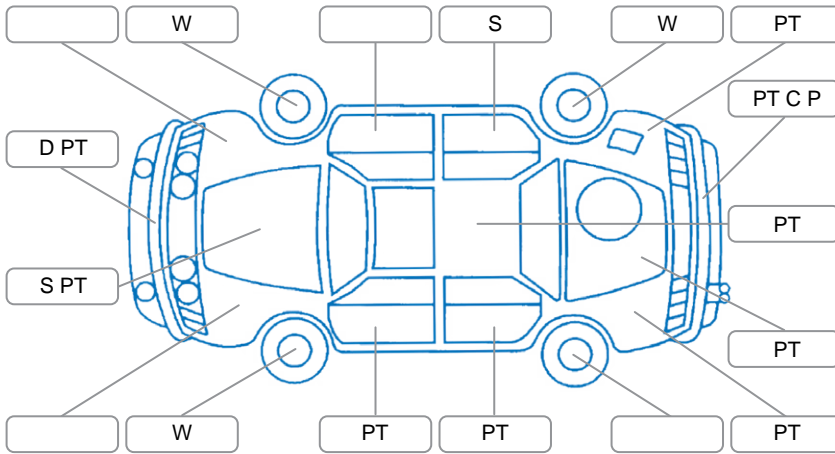

Report ID:	28,271,781	Version:	1
Created:	23 Jun 2026		

Make:	Mazda	Model:	Mazda6
Body Style:	Sedan	Year:	2003
Rego No.:	BRM826	Rego Expiry:	24 Sep 2026
WoF Expiry:	19 Sep 2026	Odometer:	197,614 Kms
Good No.:	28271781	VIN:	JM0GG103100132327
Next Service:		Service History:	No

Key
 S = Scratch R = Rust C = Crack * = Decals W = Significant scuffs
 D = Dent PT = Paint defect P = Pin dent SC = Stone Chips

Note: some defects and blemishes may not be displayed in the diagram

Body Inspection Comments

Conditions During Body Inspection: Wet

Under Carriage and Under Bonnet Inspection Comments

Front wheel drive

Interior Comments

Seats:	Average
Carpets:	Average
Panels:	centre console storage lid damaged
Dashboard:	Average