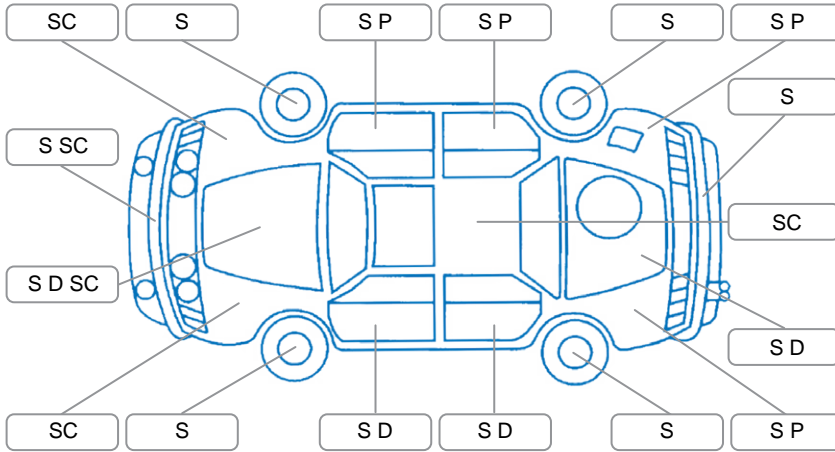

Report ID:	28,271,752	Version:	2
Created:	25 Jun 2026		

Make:	Ssangyong	Model:	Korando
Body Style:	SUV	Year:	2013
Rego No.:	HAY797	Rego Expiry:	05 Jul 2026
WoF Expiry:	14 Aug 2026	Odometer:	167,682 Kms
Good No.:	28271752	VIN:	KPTB0A18SDP120587
Next Service:	168,250 Kms	Service History:	Yes

Key

S = Scratch R = Rust C = Crack * = Decals W = Significant scuffs
 D = Dent PT = Paint defect P = Pin dent SC = Stone Chips

Note: some defects and blemishes may not be displayed in the diagram

Body Inspection Comments