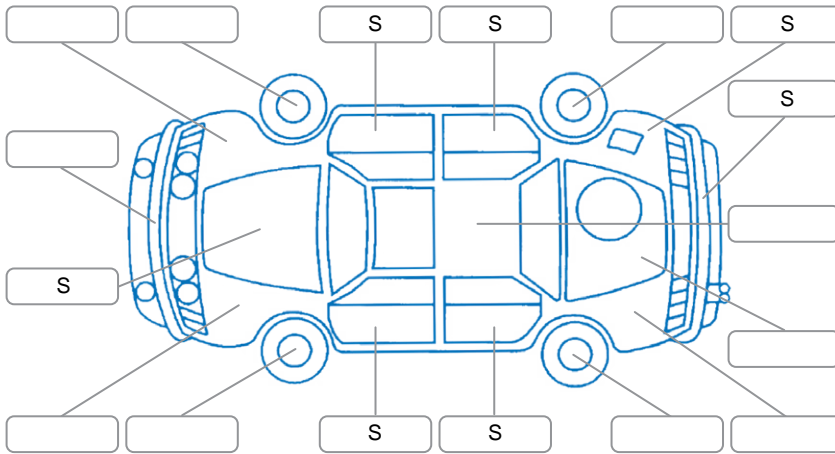

Report ID:	28,271,747	Version:	1
Created:	22 Jun 2026		

Make:	Nissan	Model:	Note
Body Style:	Hatchback	Year:	2014
Rego No.:	RES390	Rego Expiry:	19 Jul 2026
WoF Expiry:	03 Jun 2027	Odometer:	50,868 Kms
Good No.:	28271747	VIN:	7AT0DH79X25313752
Next Service:	60000	Service History:	No

Key
 S = Scratch R = Rust C = Crack * = Decals W = Significant scuffs
 D = Dent PT = Paint defect P = Pin dent SC = Stone Chips

Note: some defects and blemishes may not be displayed in the diagram

Body Inspection Comments