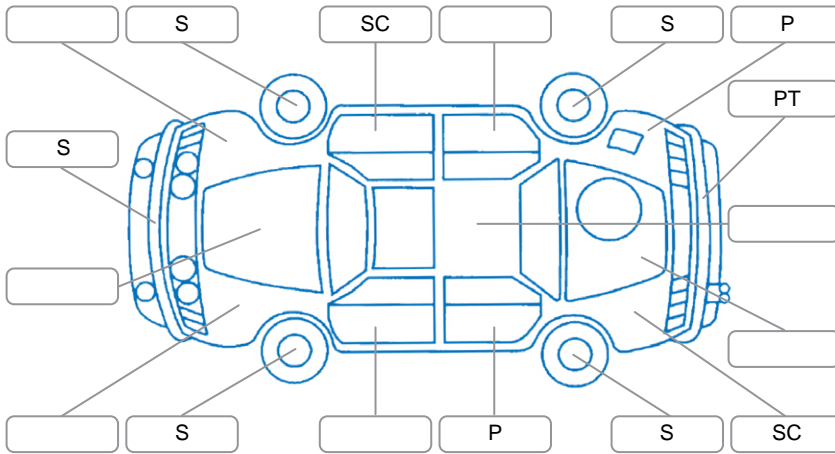

Report ID:	28,271,710	Version:	2
Created:	22 Jun 2026		

Make:	Subaru	Model:	Impreza
Body Style:	Sedan	Year:	2000
Rego No.:	FPN651	Rego Expiry:	12 Nov 2026
WoF Expiry:	17 Dec 2026	Odometer:	201,797 Kms
Good No.:	28271710	VIN:	7A8GF090709002263
Next Service:	210,240kms	Service History:	No

Key
 S = Scratch R = Rust C = Crack * = Decals W = Significant scuffs
 D = Dent PT = Paint defect P = Pin dent SC = Stone Chips

Note: some defects and blemishes may not be displayed in the diagram

Body Inspection Comments

Moisture & surface rust in spare wheel well.

Conditions During Body Inspection

Wet

Under Carriage and Under Bonnet Inspection Comments

Engine & transmission oil seepage.
 A/C drive belt worn.

Interior Comments