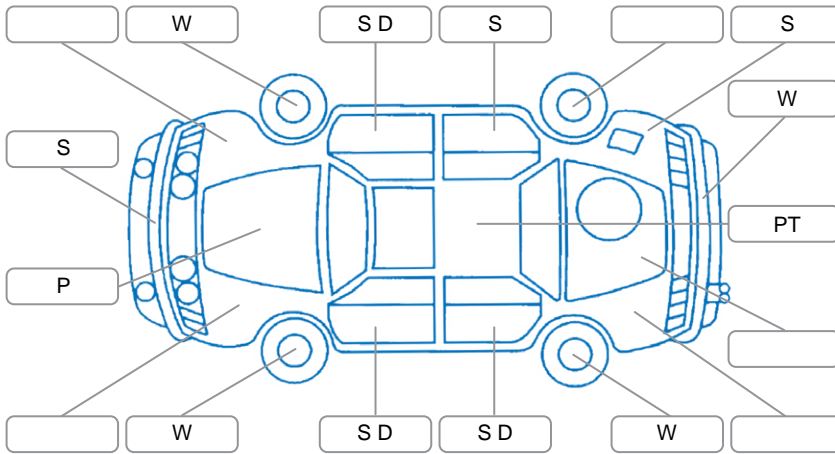

Report ID:	28,271,706	Version:	1
Created:	01 Jul 2026		

Make:	KIA	Model:	Picanto
Body Style:	Hatchback	Year:	2007
Rego No.:	EBN210	Rego Expiry:	12 Aug 2026
WoF Expiry:	04 May 2027	Odometer:	65,608 Kms
Good No.:	28271706	VIN:	KNEBA24327T409583
Next Service:	74,500kms	Service History:	No

Key
 S = Scratch R = Rust C = Crack * = Decals W = Significant scuffs
 D = Dent PT = Paint defect P = Pin dent SC = Stone Chips

Note: some defects and blemishes may not be displayed in the diagram

Body Inspection Comments

Aerial base is broken. Paint of roof is faded.

Conditions During Body Inspection Dry

Under Carriage and Under Bonnet Inspection Comments

Interior Comments

Seats:	Good
Carpets:	Good
Panels:	Good
Dashboard:	Good