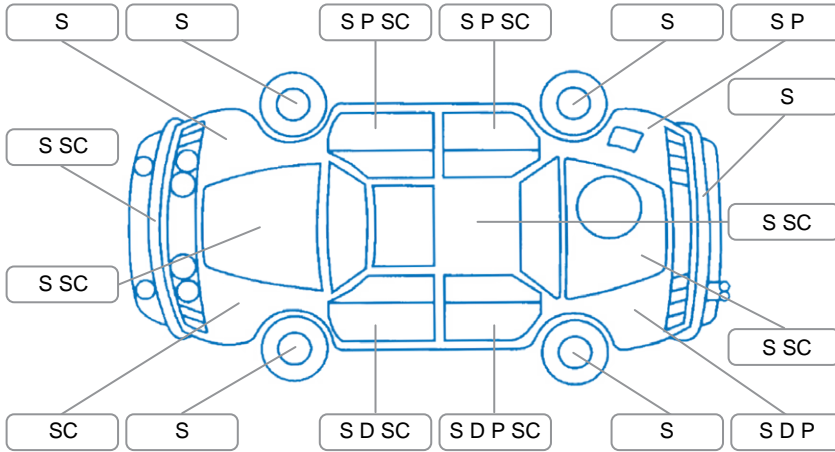

### Key

S = Scratch    R = Rust    C = Crack    \* = Decals    W = Significant scuffs  
 D = Dent    PT = Paint defect    P = Pin dent    SC = Stone Chips

Note: some defects and blemishes may not be displayed in the diagram

### Under Carriage and Under Bonnet Inspection Comments

Engine oil leak.