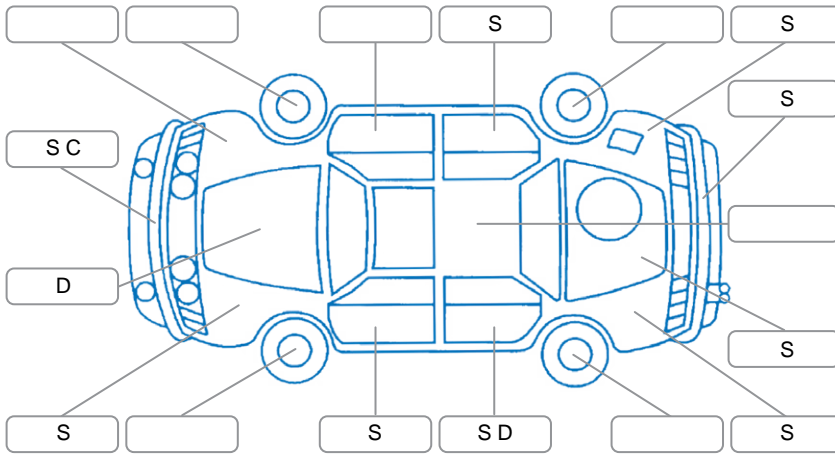

Key
 S = Scratch R = Rust C = Crack * = Decals W = Significant scuffs
 D = Dent PT = Paint defect P = Pin dent SC = Stone Chips

Note: some defects and blemishes may not be displayed in the diagram

Body Inspection Comments

Both remote key unlock switch missing, driver seat torn,

Conditions During Body Inspection

Under Carriage and Under Bonnet Inspection Comments

Transmission and engine oil leak,

Interior Comments

Seats:	Average
Carpets:	Good
Panels:	Good
Dashboard:	Good