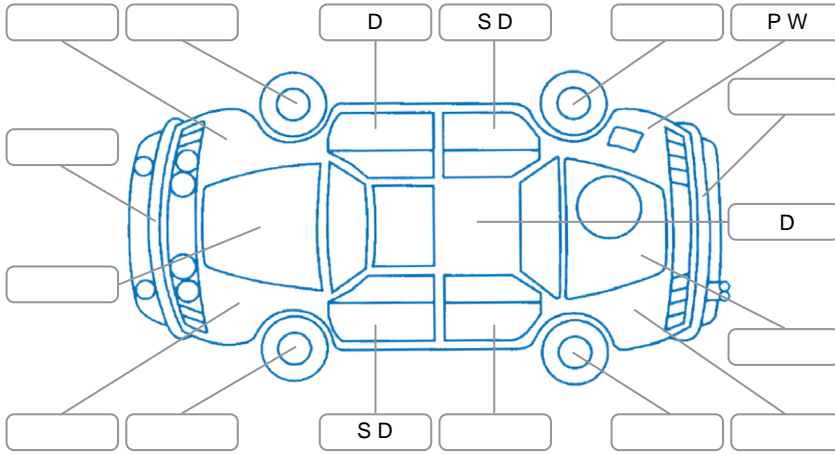

Report ID:	28,271,493	Version:	1
Created:	22 Jun 2026		

Make:	Toyota	Model:	Rav4
Body Style:	SUV	Year:	2022
Rego No.:	PJW657	Rego Expiry:	18 Aug 2026
WoF Expiry:	24 Jul 2026	Odometer:	82,134 Kms
Good No.:	28271493	VIN:	JTMBW3FV80D153598
Next Service:	90000km	Service History:	Yes

Key

S = Scratch R = Rust C = Crack * = Decals W = Significant scuffs
 D = Dent PT = Paint defect P = Pin dent SC = Stone Chips

Note: some defects and blemishes may not be displayed in the diagram

Body Inspection Comments

Centre console compartment lid broken.

Conditions During Body Inspection

Dry

Under Carriage and Under Bonnet Inspection Comments

Interior Comments

Seats:	drivers seat worn, torn.
Carpets:	Good
Panels:	Good
Dashboard:	Good