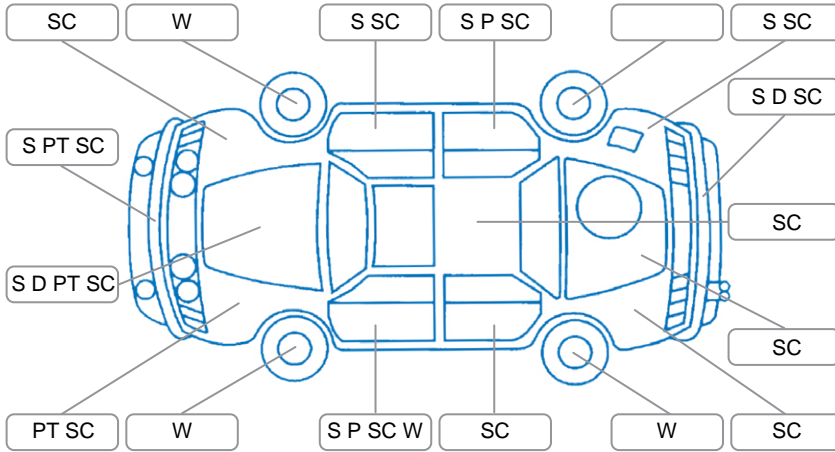

Report ID:	28,271,486	Version:	1
Created:	22 Jun 2026		

Make:	Holden	Model:	Vectra
Body Style:	Sedan	Year:	2000
Rego No.:	ZB8656	Rego Expiry:	27 Aug 2026
WoF Expiry:	06 Aug 2026	Odometer:	145,182 Kms
Good No.:	28271486	VIN:	W0L0JBF19YL559124
Next Service:	unknown	Service History:	No

### Key

S = Scratch    R = Rust    C = Crack    \* = Decals    W = Significant scuffs  
 D = Dent    PT = Paint defect    P = Pin dent    SC = Stone Chips

Note: some defects and blemishes may not be displayed in the diagram

### Under Carriage and Under Bonnet Inspection Comments

Large oil leaks from engine and gearbox  
 noise in pulley area  
 Underbody surface rust