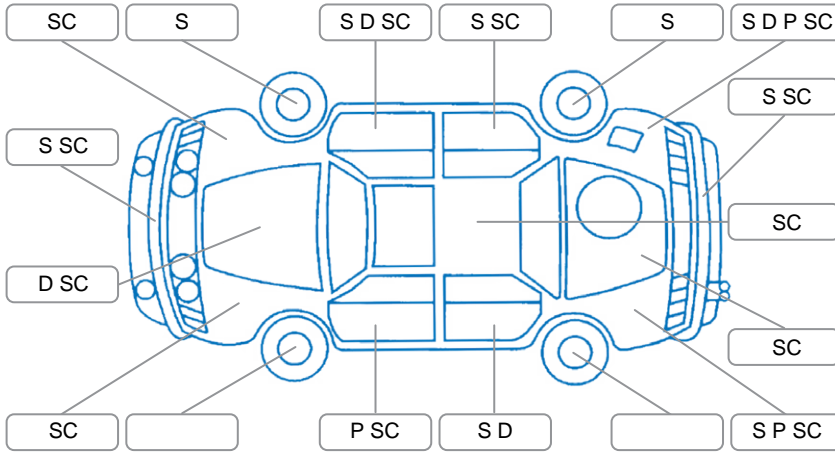

Report ID:	28,271,464	Version:	3
Created:	22 Jun 2026		

Make:	Mitsubishi	Model:	RVR
Body Style:	SUV	Year:	2014
Rego No.:	MQN549	Rego Expiry:	01 May 2026
WoF Expiry:	08 Apr 2026	Odometer:	188,600 Kms
Good No.:	28271464	VIN:	7AT0CJ1KX19400486
Next Service:	198,000 Kms	Service History:	No

**Key**

S = Scratch    R = Rust    C = Crack    \* = Decals    W = Significant scuffs  
 D = Dent    PT = Paint defect    P = Pin dent    SC = Stone Chips

Note: some defects and blemishes may not be displayed in the diagram

**Body Inspection Comments**

Front bumper lower grille cracked.  
 RF sill step plate worn.

Conditions During Body Inspection

**Under Carriage and Under Bonnet Inspection Comments**

Front engine undertray cracked.