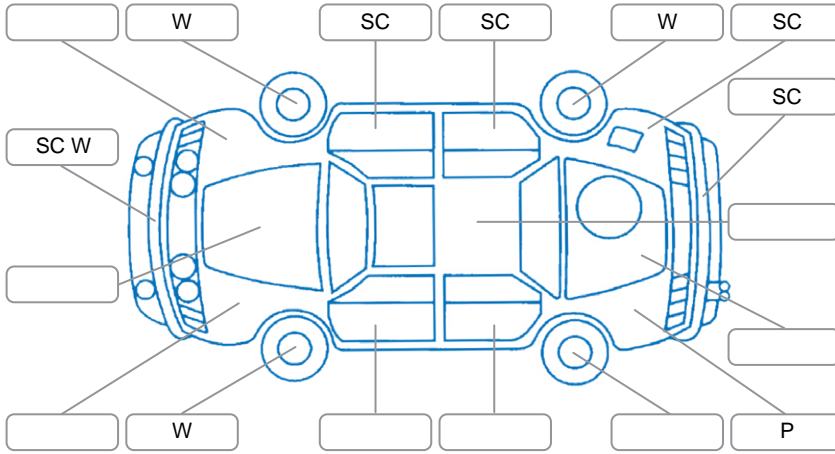

Key

S = Scratch R = Rust C = Crack * = Decals W = Significant scuffs
 D = Dent PT = Paint defect P = Pin dent SC = Stone Chips

Note: some defects and blemishes may not be displayed in the diagram

Body Inspection Comments

Conditions During Body Inspection	Dry
-----------------------------------	-----

Under Carriage and Under Bonnet Inspection Comments

2WD

Interior Comments

Seats:	Slight wear on drivers seat
Carpets:	Good
Panels:	Good
Dashboard:	Good