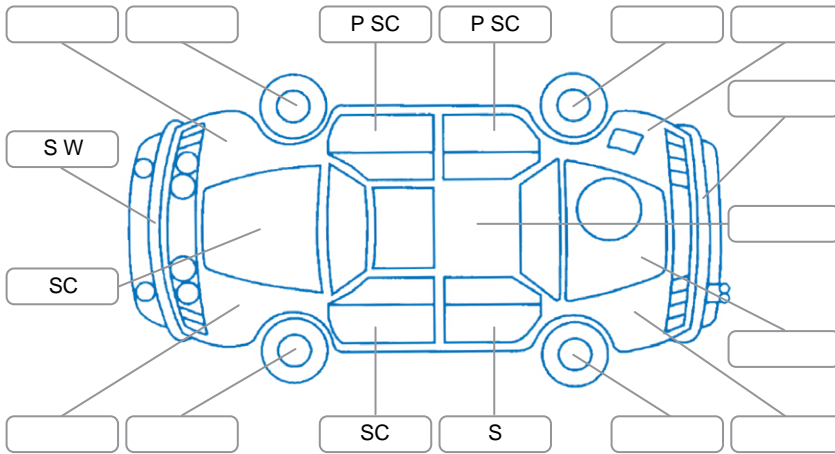

Report ID:	28,271,308	Version:	1
Created:	06 Jul 2026		

Make:	Mazda	Model:	Bt-50
Body Style:	Utility	Year:	2015
Rego No.:	JLB600	Rego Expiry:	04 Feb 2027
WoF Expiry:	20 Jul 2027	Odometer:	95,064 Kms
Good No.:	28271308	VIN:	MMOUR0YF100479637
Next Service:	105,000	Service History:	Yes

Key
 S = Scratch R = Rust C = Crack * = Decals W = Significant scuffs
 D = Dent PT = Paint defect P = Pin dent SC = Stone Chips

Note: some defects and blemishes may not be displayed in the diagram

Body Inspection Comments