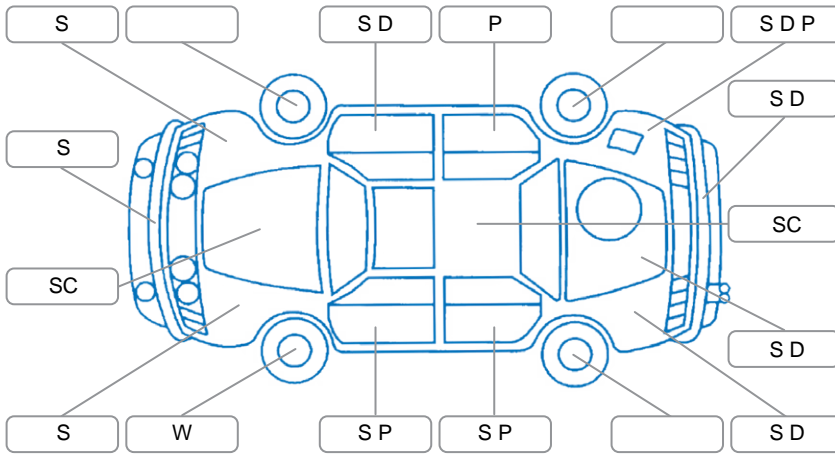

Report ID:	28,271,233	Version:	1
Created:	21 Jun 2026		

Make:	Mitsubishi	Model:	Triton
Body Style:	Utility	Year:	2017
Rego No.:	KTB609	Rego Expiry:	22 Feb 2026
WoF Expiry:	12 Aug 2026	Odometer:	216,952 Kms
Good No.:	28271233	VIN:	MMAJYKK10HH018737
Next Service:		Service History:	No

Key
 S = Scratch R = Rust C = Crack * = Decals W = Significant scuffs
 D = Dent PT = Paint defect P = Pin dent SC = Stone Chips

Note: some defects and blemishes may not be displayed in the diagram

Body Inspection Comments

Damage to windscreen
 Moisture in right taillight

Conditions During Body Inspection

Under Carriage and Under Bonnet Inspection Comments

Interior Comments

Seats:	Rip in drivers seat
Carpets:	Average
Panels:	Average
Dashboard:	Average