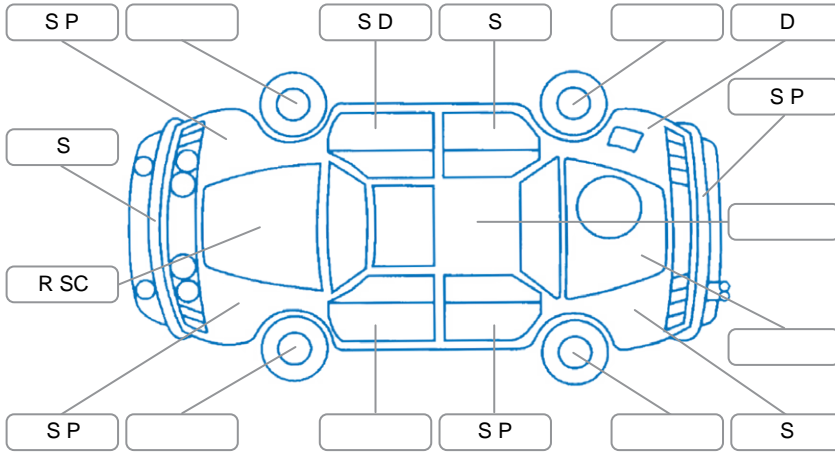

Report ID:	28,271,222	Version:	1
Created:	25 Jun 2026		

Make:	Nissan	Model:	Murano
Body Style:	SUV	Year:	2012
Rego No.:	NYS748	Rego Expiry:	23 Sep 2026
WoF Expiry:	11 Jun 2027	Odometer:	185,859 Kms
Good No.:	28271222	VIN:	JN1TANZ51A0016574
Next Service:	196,000	Service History:	No

Key

S = Scratch R = Rust C = Crack * = Decals W = Significant scuffs
 D = Dent PT = Paint defect P = Pin dent SC = Stone Chips

Note: some defects and blemishes may not be displayed in the diagram

Body Inspection Comments