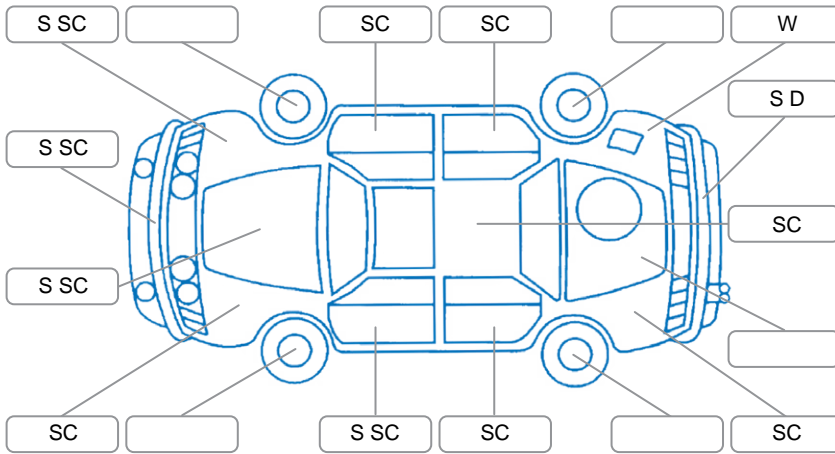

Report ID:	28,271,214	Version:	2
Created:	04 Jul 2026		

Make:	Subaru	Model:	Forester
Body Style:	SUV	Year:	2016
Rego No.:	KBN142	Rego Expiry:	21 Oct 2026
WoF Expiry:	07 Jul 2027	Odometer:	129,286 Kms
Good No.:	28271214	VIN:	JF2SJ9KC5GG073618
Next Service:	140,000 Kms	Service History:	No

**Key**

S = Scratch    R = Rust    C = Crack    \* = Decals    W = Significant scuffs  
 D = Dent    PT = Paint defect    P = Pin dent    SC = Stone Chips

Note: some defects and blemishes may not be displayed in the diagram

**Body Inspection Comments**

Minor stone chips on windscreen

Conditions During Body Inspection

Dry

**Under Carriage and Under Bonnet Inspection Comments**

Four Wheel Drive

**Interior Comments**

Seats:	Good
Carpets:	Good
Panels:	Good - Slight wear on door panels
Dashboard:	Good