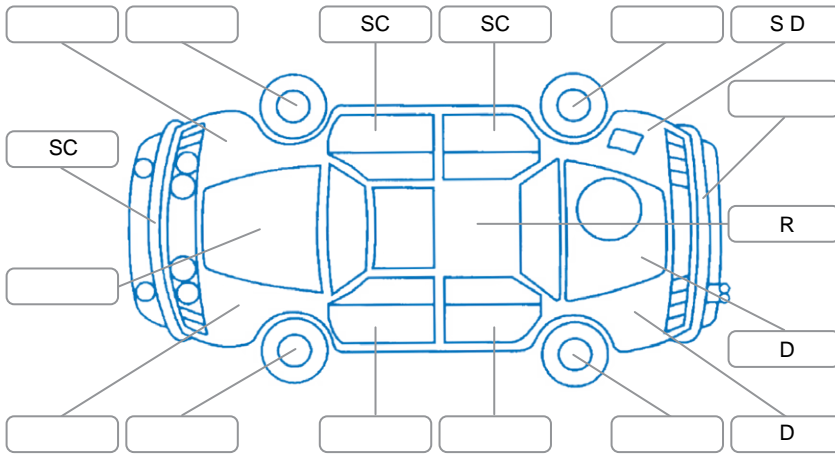

Report ID:	28,271,192	Version:	1
Created:	24 Jun 2026		

Make:	Mitsubishi	Model:	Triton
Body Style:	Utility	Year:	2017
Rego No.:	LBA580	Rego Expiry:	29 Nov 2026
WoF Expiry:	07 Apr 2027	Odometer:	182,795 Kms
Good No.:	28271192	VIN:	MMAJJKL10HH029926
Next Service:	unknown	Service History:	No

Key
 S = Scratch R = Rust C = Crack * = Decals W = Significant scuffs
 D = Dent PT = Paint defect P = Pin dent SC = Stone Chips

Note: some defects and blemishes may not be displayed in the diagram

Body Inspection Comments

Conditions During Body Inspection: Wet Dry

Under Carriage and Under Bonnet Inspection Comments

Interior Comments

Seats:	desert worn
Carpets:	Good
Panels:	Good
Dashboard:	Good

General Comments

Road Conditions During Test Drive	Dry	
Engine Timing Mechanism	Timing Chain	
Evidence of Cam Belt Replacement	<input type="checkbox"/> Yes <input type="checkbox"/> No	Kms
Inspected by:	Greg Morgan	
Published by:	Michael Little	
Inspection Date:	22 Jun 2026	