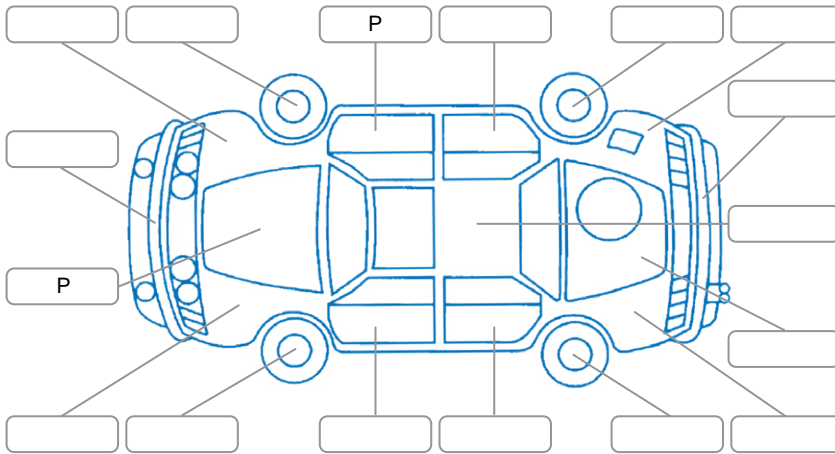

Report ID:	28,271,090	Version:	1
Created:	21 Jun 2026		

Make:	Jaguar	Model:	E-Pace
Body Style:	SUV	Year:	2020
Rego No.:	MTE182	Rego Expiry:	12 Jul 2026
WoF Expiry:	07 Feb 2027	Odometer:	88,538 Kms
Good No.:	28271090	VIN:	SADFA2AXXL1Z89619
Next Service:	116700	Service History:	No

Key
 S = Scratch R = Rust C = Crack * = Decals W = Significant scuffs
 D = Dent PT = Paint defect P = Pin dent SC = Stone Chips

Note: some defects and blemishes may not be displayed in the diagram

Body Inspection Comments

Conditions During Body Inspection

Under Carriage and Under Bonnet Inspection Comments

Interior Comments

Seats:	Good
Carpets:	Good
Panels:	Good
Dashboard:	Good

General Comments

Road Conditions During Test Drive	Dry
Engine Timing Mechanism	Timing Chain
Evidence of Cam Belt Replacement	<input type="checkbox"/> Yes <input type="checkbox"/> No Kms
Inspected by:	Phillip Russel-Waimotu
Published by:	Phillip Russel-Waimotu
Inspection Date:	21 Jun 2026