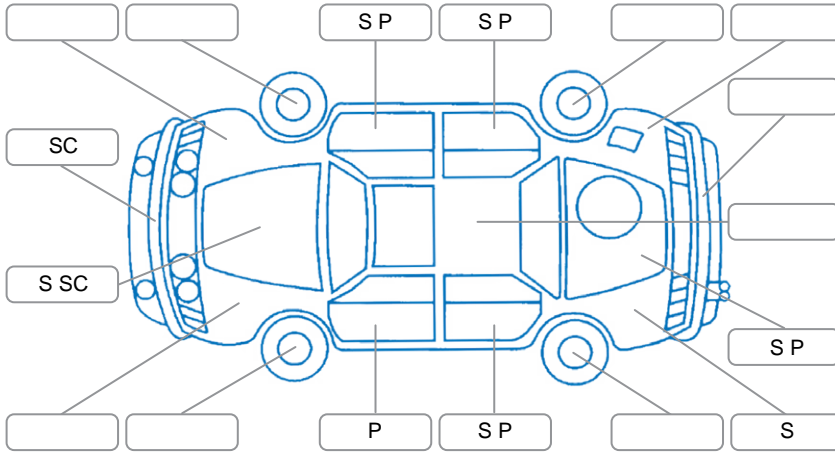

Report ID:	28,271,088	Version:	1
Created:	29 Jun 2026		

Make:	Nissan	Model:	Navara
Body Style:	Utility	Year:	2016
Rego No.:	KGD935	Rego Expiry:	20 Jun 2026
WoF Expiry:	10 Jul 2027	Odometer:	192,760 Kms
Good No.:	28271088	VIN:	MNTCB4D23A0022056
Next Service:	202,751 Kms	Service History:	No

Key

S = Scratch R = Rust C = Crack * = Decals W = Significant scuffs
 D = Dent PT = Paint defect P = Pin dent SC = Stone Chips

Note: some defects and blemishes may not be displayed in the diagram

Body Inspection Comments

Conditions During Body Inspection: Dry

Under Carriage and Under Bonnet Inspection Comments

4WD

Interior Comments

Seats:	Slight wear on drivers seat
Carpets:	Good
Panels:	Average
Dashboard:	Good

General Comments