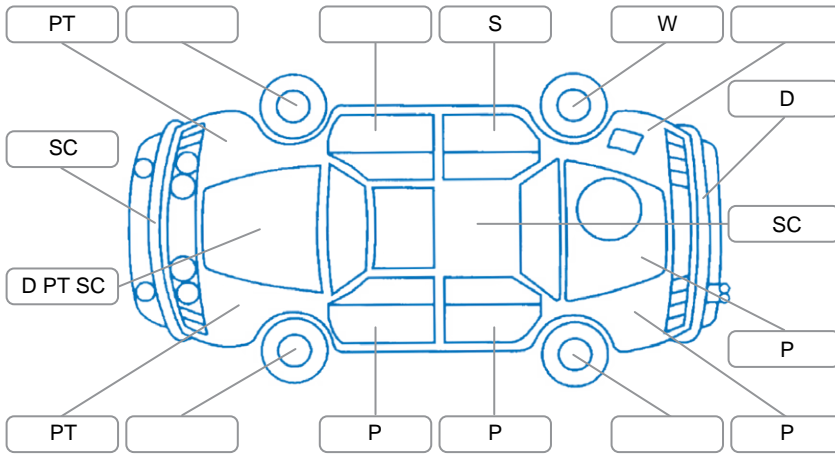

Report ID:	28,271,019	Version:	2
Created:	24 Jun 2026		

Make:	Holden	Model:	Commodore
Body Style:	Sedan	Year:	2007
Rego No.:	EBS400	Rego Expiry:	31 Jul 2026
WoF Expiry:	31 Jan 2026	Odometer:	263,667 Kms
Good No.:	28271019	VIN:	6G1EX55758L966922
Next Service:	264,900 Kms	Service History:	Yes

Key
 S = Scratch R = Rust C = Crack * = Decals W = Significant scuffs
 D = Dent PT = Paint defect P = Pin dent SC = Stone Chips

Note: some defects and blemishes may not be displayed in the diagram

Body Inspection Comments

Left rear brake light isn't working
 Large crack front windscreen

Conditions During Body Inspection Dry

Under Carriage and Under Bonnet Inspection Comments

2WD
 Engine oil seep

Interior Comments

Seats:	Average
Carpets:	Average
Panels:	Average
Dashboard:	Good