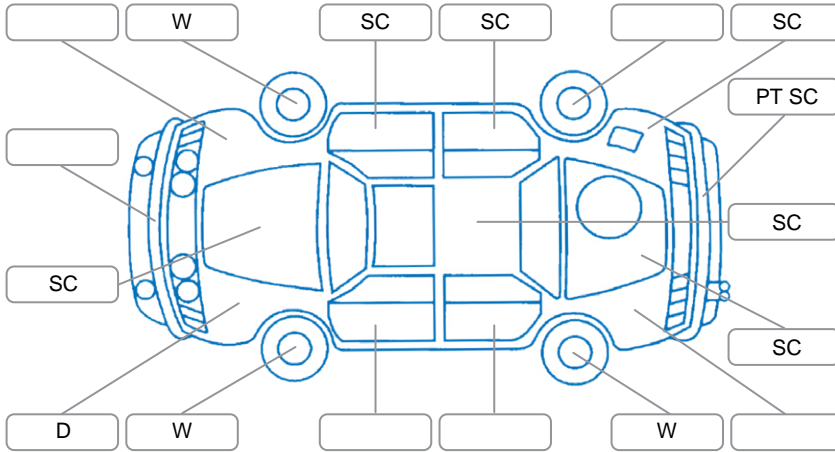

Report ID:	28,270,999	Version:	1
Created:	22 Jun 2026		

Make:	Mazda	Model:	Atenza
Body Style:	Wagon	Year:	2014
Rego No.:	PAR451	Rego Expiry:	25 Jun 2026
WoF Expiry:	06 Jul 2027	Odometer:	120,373 Kms
Good No.:	28270999	VIN:	7AT0C139X21102332
Next Service:	130,000	Service History:	No

Key

S = Scratch R = Rust C = Crack * = Decals W = Significant scuffs
 D = Dent PT = Paint defect P = Pin dent SC = Stone Chips

Note: some defects and blemishes may not be displayed in the diagram

Body Inspection Comments

Conditions During Body Inspection: Dry

Under Carriage and Under Bonnet Inspection Comments

2WD

Interior Comments

Seats:	Good
Carpets:	Good
Panels:	Good
Dashboard:	Good

General Comments

Road Conditions During Test Drive	Dry	
Engine Timing Mechanism	Timing Chain	
Evidence of Cam Belt Replacement	<input type="checkbox"/> Yes <input type="checkbox"/> No	Kms
Inspected by:	Hoani Saunders	
Published by:	Miroslav Granich	
Inspection Date:	22 Jun 2026	