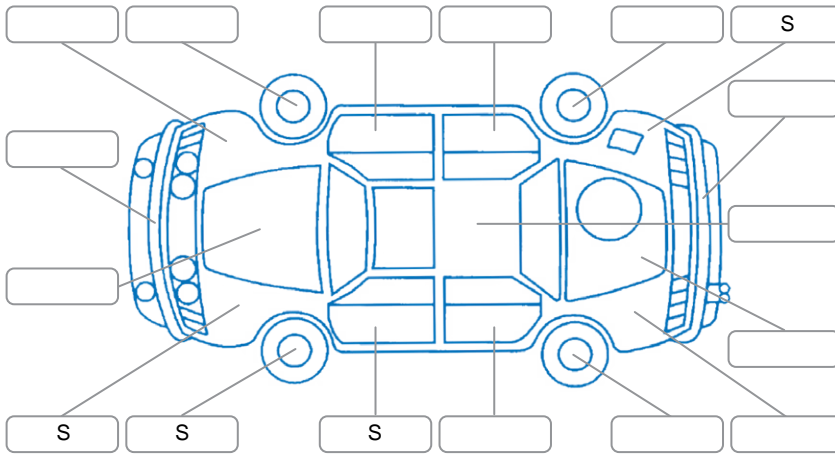

Report ID:	28,270,968	Version:	2
Created:	25 Jun 2026		

Make:	Mitsubishi	Model:	Mirage
Body Style:	Hatchback	Year:	2016
Rego No.:	JTT660	Rego Expiry:	24 Aug 2026
WoF Expiry:	11 Jun 2027	Odometer:	51,276 Kms
Good No.:	28270968	VIN:	MMAXTA03AGH001624
Next Service:	61,287km	Service History:	Yes

Key
 S = Scratch R = Rust C = Crack * = Decals W = Significant scuffs
 D = Dent PT = Paint defect P = Pin dent SC = Stone Chips

Note: some defects and blemishes may not be displayed in the diagram

Body Inspection Comments