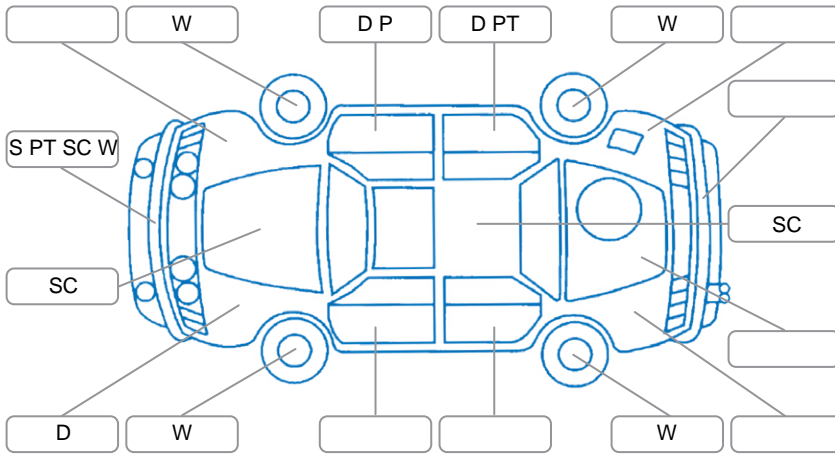

Report ID:	28,270,883	Version:	1
Created:	23 Jun 2026		

Make:	Holden	Model:	Malibu
Body Style:	Sedan	Year:	2013
Rego No.:	GYZ286	Rego Expiry:	07 Aug 2026
WoF Expiry:	03 Jun 2027	Odometer:	134,219 Kms
Good No.:	28270883	VIN:	KL3GA69U9DB044709
Next Service:	142,217 Kms	Service History:	Yes

Key
 S = Scratch R = Rust C = Crack * = Decals W = Significant scuffs
 D = Dent PT = Paint defect P = Pin dent SC = Stone Chips

Note: some defects and blemishes may not be displayed in the diagram

Body Inspection Comments

Front tyres wearing on inner edges

Conditions During Body Inspection Dry

Under Carriage and Under Bonnet Inspection Comments

2WD

Interior Comments

Seats:	Rips on drivers seat
Carpets:	Average
Panels:	Good
Dashboard:	Good