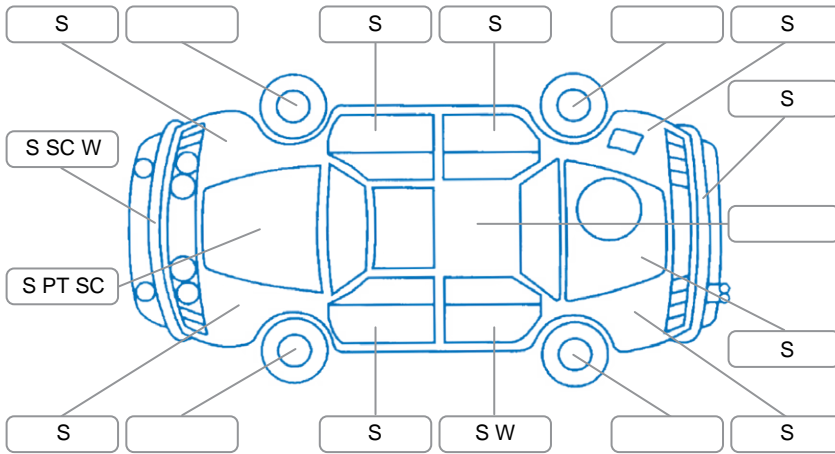

Report ID:	28,270,820	Version:	1
Created:	01 Jul 2026		

Make:	Peugeot	Model:	4007
Body Style:	SUV	Year:	2009
Rego No.:	FDJ189	Rego Expiry:	06 Sep 2026
WoF Expiry:	02 Dec 2026	Odometer:	125,596 Kms
Good No.:	28270820	VIN:	VF3VV4HNHAZ801743
Next Service:	135580	Service History:	Yes

Key
 S = Scratch R = Rust C = Crack * = Decals W = Significant scuffs
 D = Dent PT = Paint defect P = Pin dent SC = Stone Chips

Note: some defects and blemishes may not be displayed in the diagram

Body Inspection Comments

Conditions During Body Inspection: Dry

Under Carriage and Under Bonnet Inspection Comments

Signs of an oil leak. Needs further checking.

Interior Comments

Seats:	Average
Carpets:	wear on drivers side carpet.
Panels:	Average
Dashboard:	Average