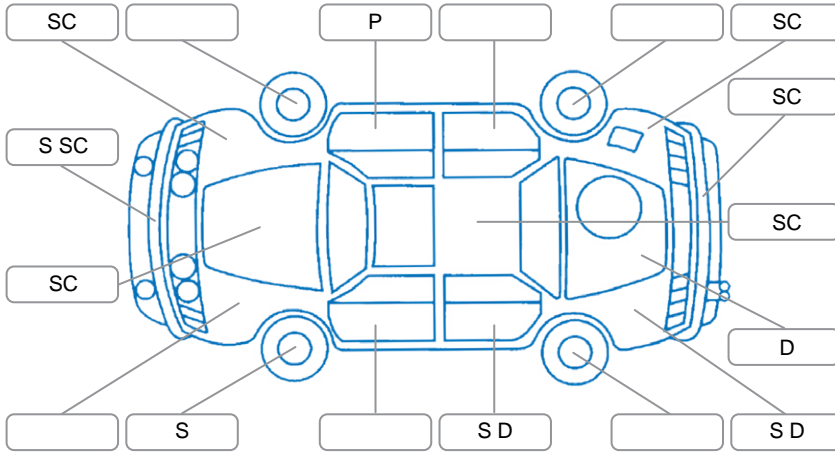

Report ID:	28,270,767	Version:	2
Created:	30 Jun 2026		

Make:	Nissan	Model:	Fuga
Body Style:	Sedan	Year:	2006
Rego No.:	NNC776	Rego Expiry:	16 Apr 2027
WoF Expiry:	23 Sep 2026	Odometer:	123,707 Kms
Good No.:	28270767	VIN:	7AT0DH8GX21151740
Next Service:	129,000	Service History:	No

Key

S = Scratch R = Rust C = Crack * = Decals W = Significant scuffs
 D = Dent PT = Paint defect P = Pin dent SC = Stone Chips

Note: some defects and blemishes may not be displayed in the diagram

Body Inspection Comments

Left wing mirror cover paint faded

Conditions During Body Inspection

Wet

Under Carriage and Under Bonnet Inspection Comments

Interior Comments

Seats:	Average
Carpets:	Average
Panels:	Average
Dashboard:	Good